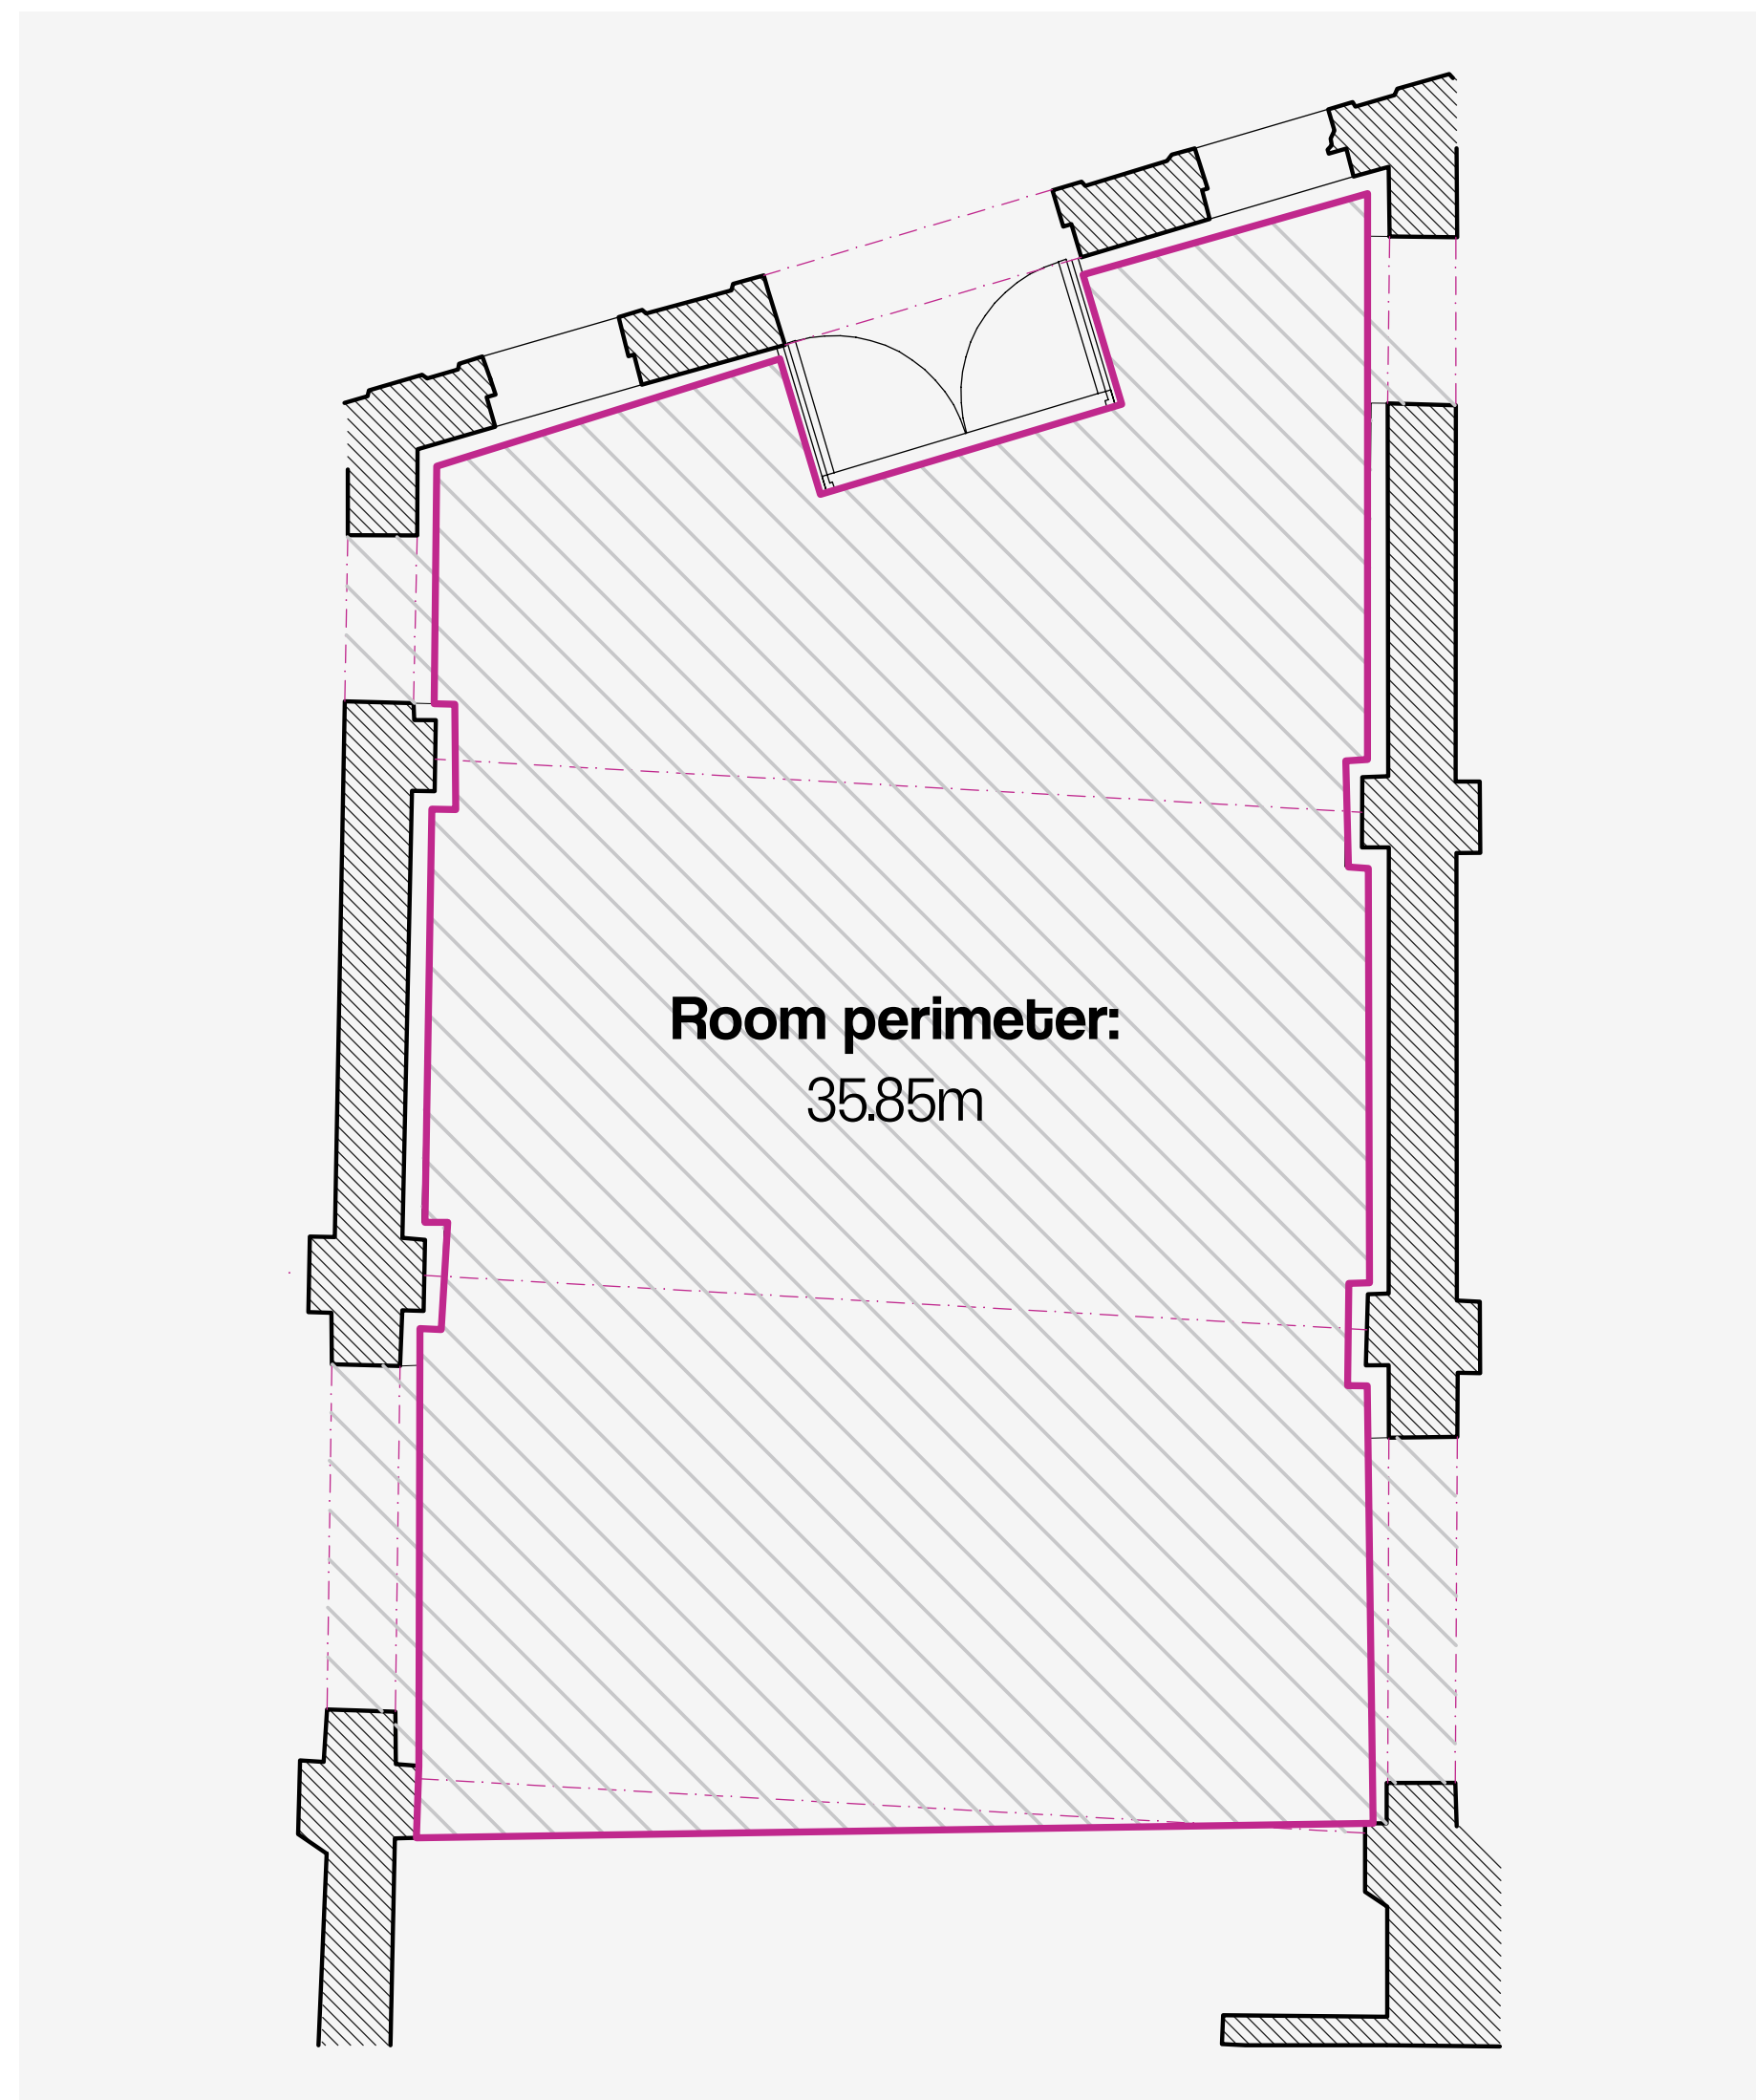

### Set Up Options:

- Theatre 120pax
- Classroom 60pax
- U-Shaped / Boardroom 70pax
- Cabaret / 1 on 1 70pax
- Standing 120pax

## Paradox Event Room 2

**Total Area Surface:**  
70m<sup>2</sup>

**Capacity:**  
depending on the  
set up

### Set Up Options:

Theatre 70pax

Classroom 30pax

U-Shaped / Boardroom 40pax

Cabaret / 1 on 1 50pax

Standing 100pax

## Paradox Event Room 3

**Total Area Surface:**  
59m<sup>2</sup>

**Capacity:**  
depending on the  
set up