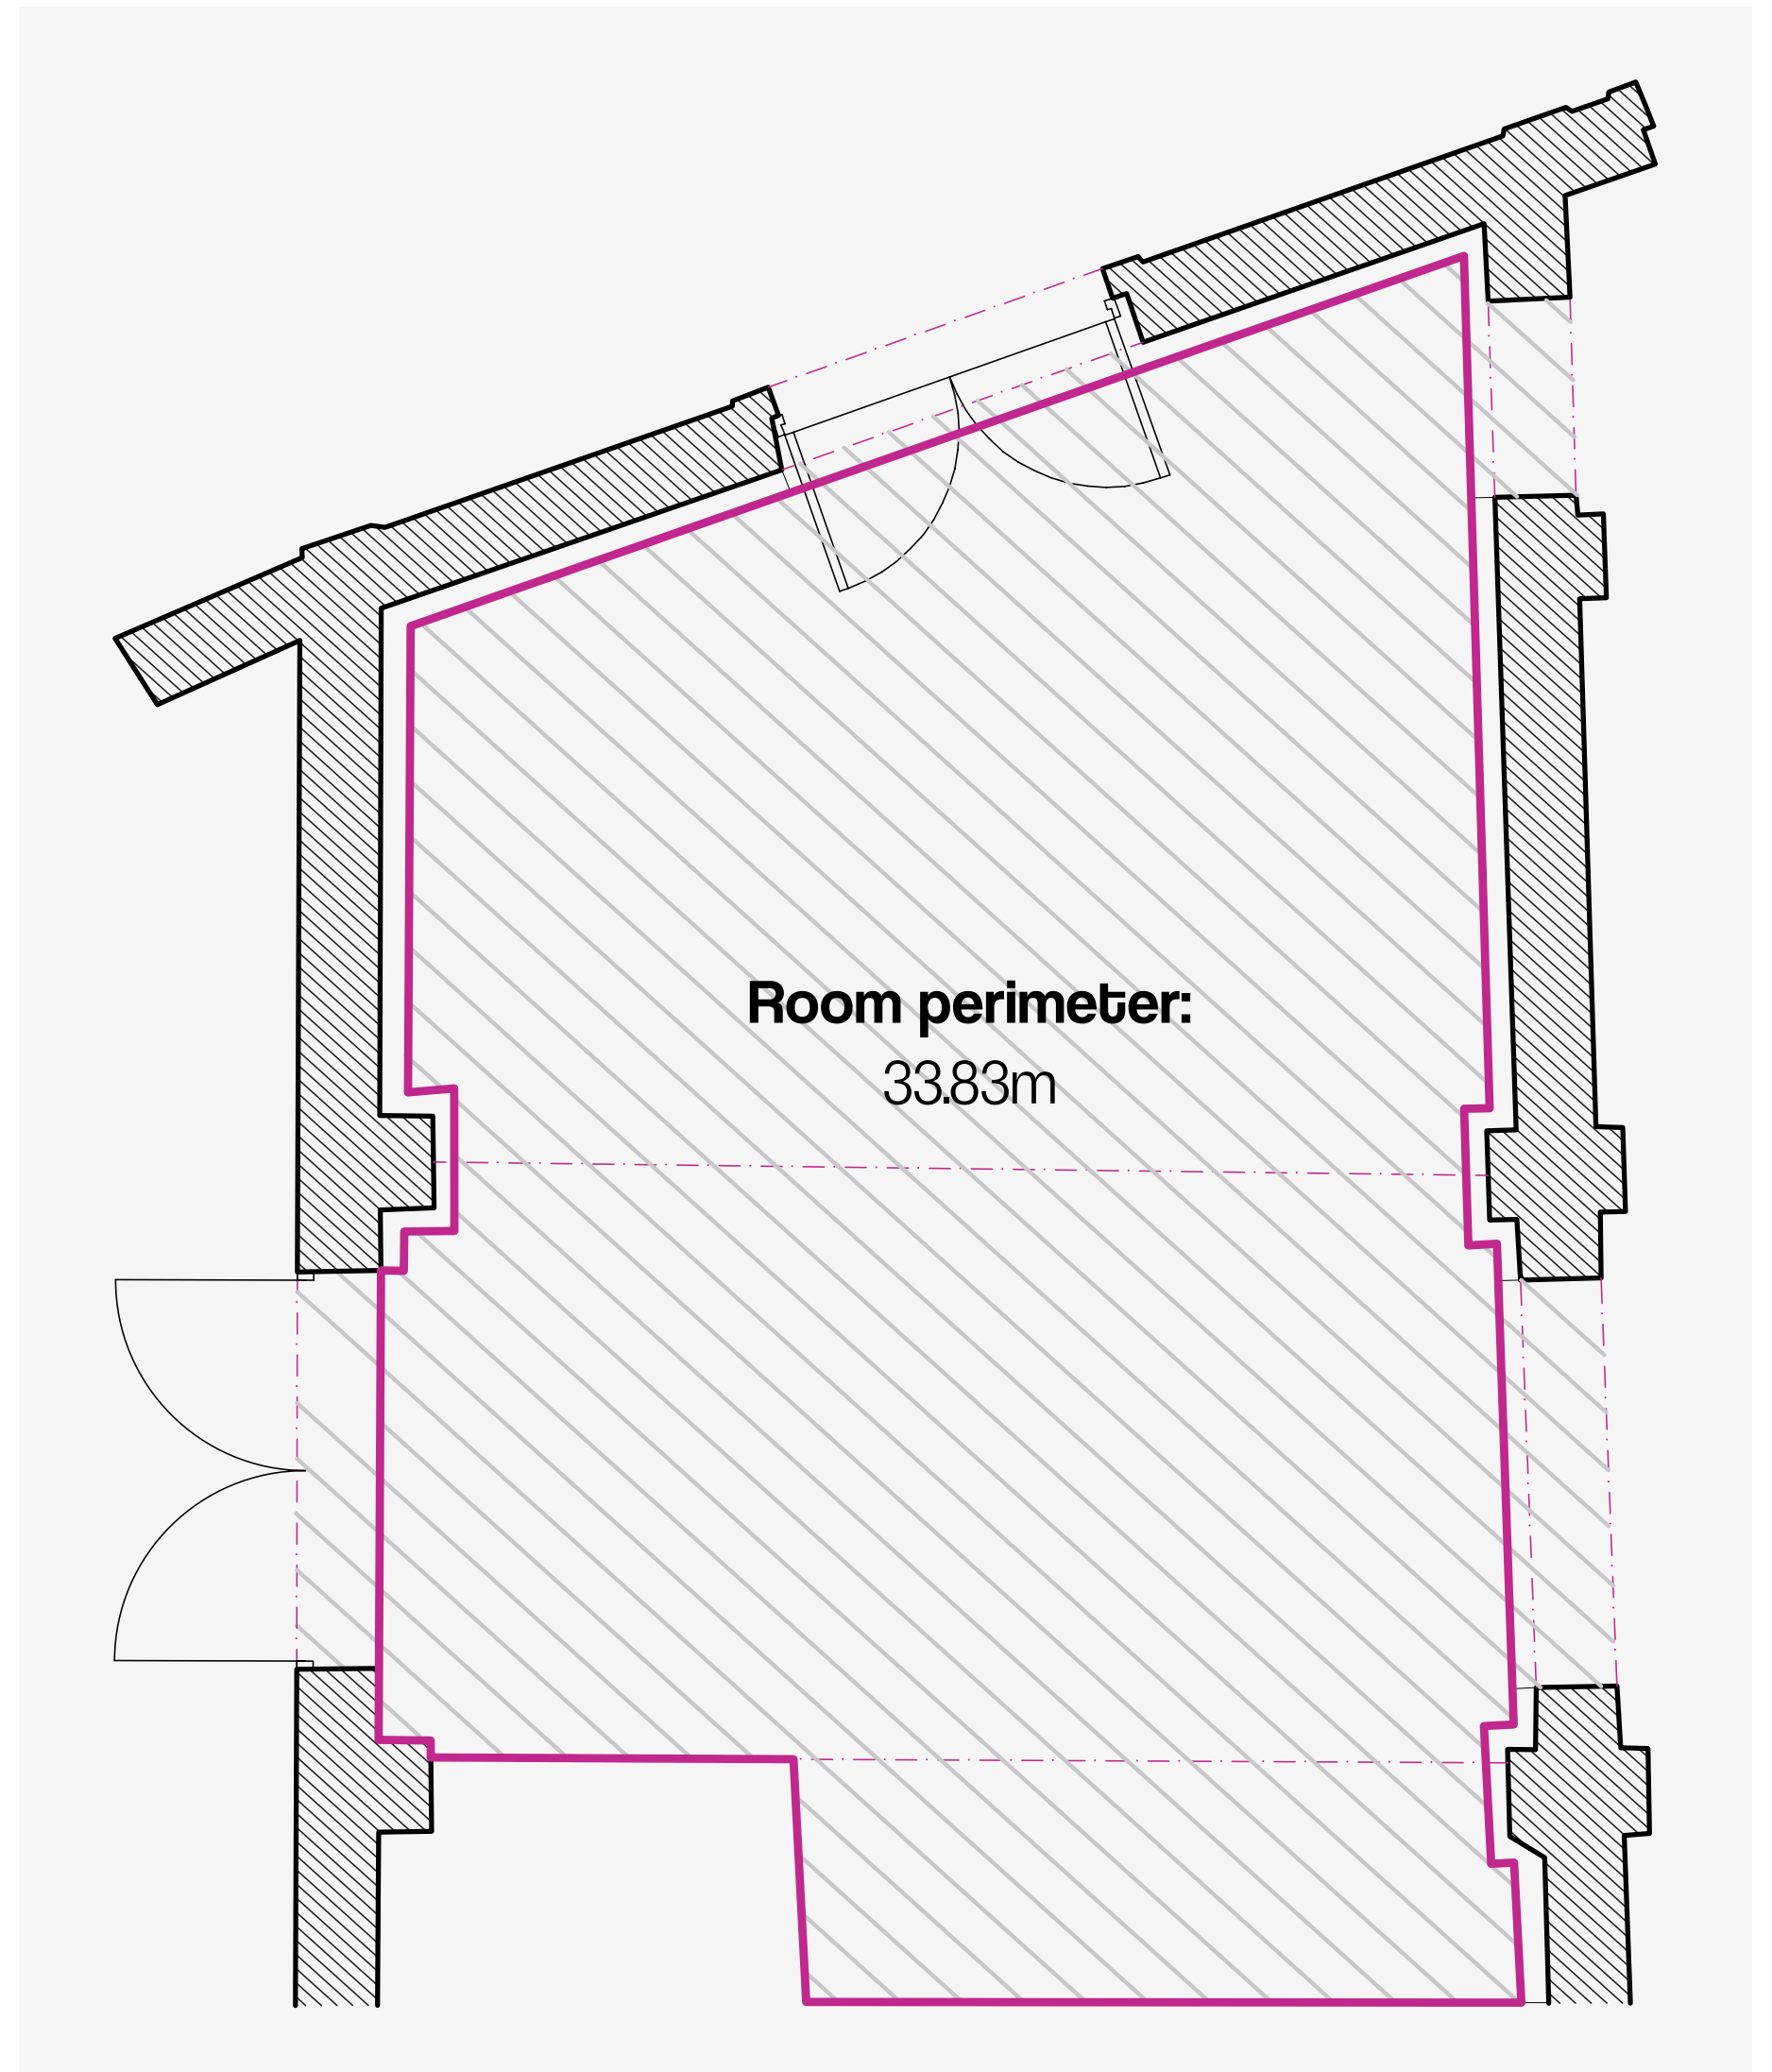

### Set Up Options:

Theatre 70pax

Classroom 30pax

U-Shaped / Boardroom 40pax

Cabaret / 1 on 1 50pax

Standing 100pax

## Paradox Event Room 3

**Total Area Surface:**  
59m<sup>2</sup>

**Capacity:**  
depending on the  
set up

### Set Up Options:

- Theatre 70pax
- Classroom 30pax
- U-Shaped / Boardroom 40pax
- Cabaret / 1 on 1 50pax
- Standing 100pax

## Paradox Event Room 4

**Total Area Surface:**  
74m<sup>2</sup>

**Capacity:**  
depending on the  
set up