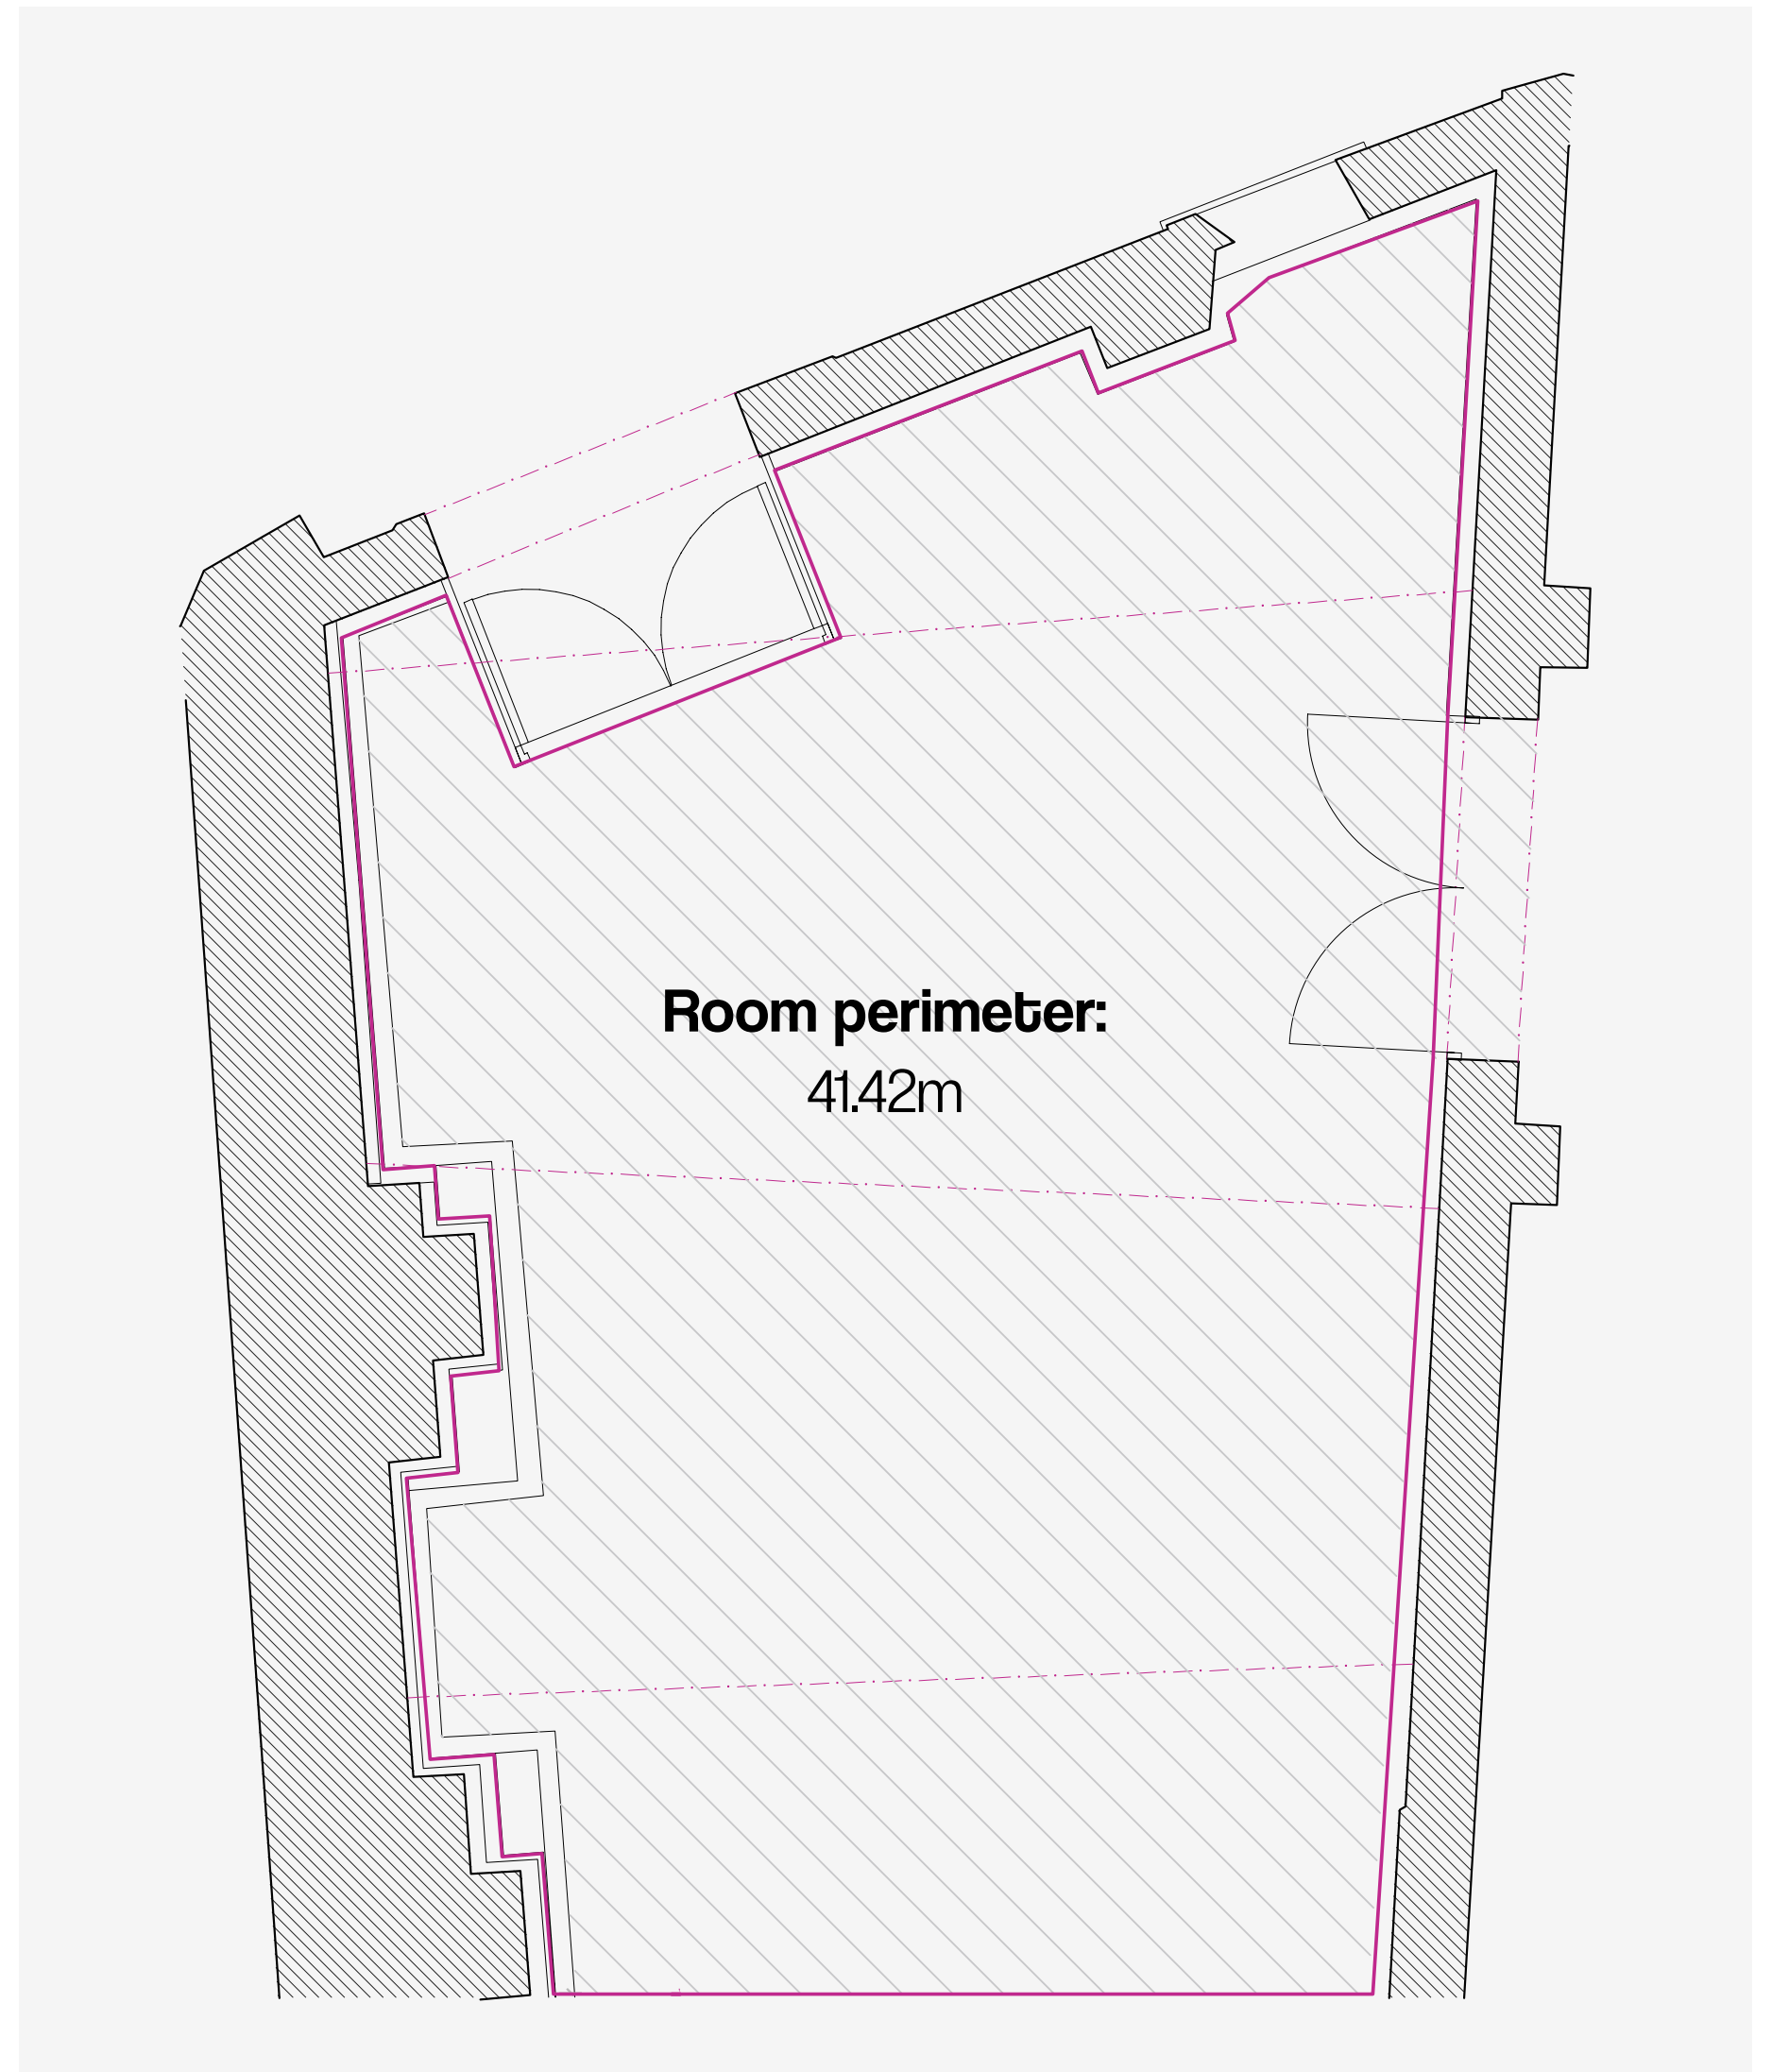

## Paradox Event Room 4

**Total Area Surface:**  
74m<sup>2</sup>

**Capacity:**  
depending on the  
set up

### Set Up Options:

Theatre 70pax

Classroom 30pax

U-Shaped / Boardroom 40pax

Cabaret / 1 on 1 50pax

Standing 120pax

**Paradox Museum Limassol**

Limassol Marina, Trakasol Cultural Center