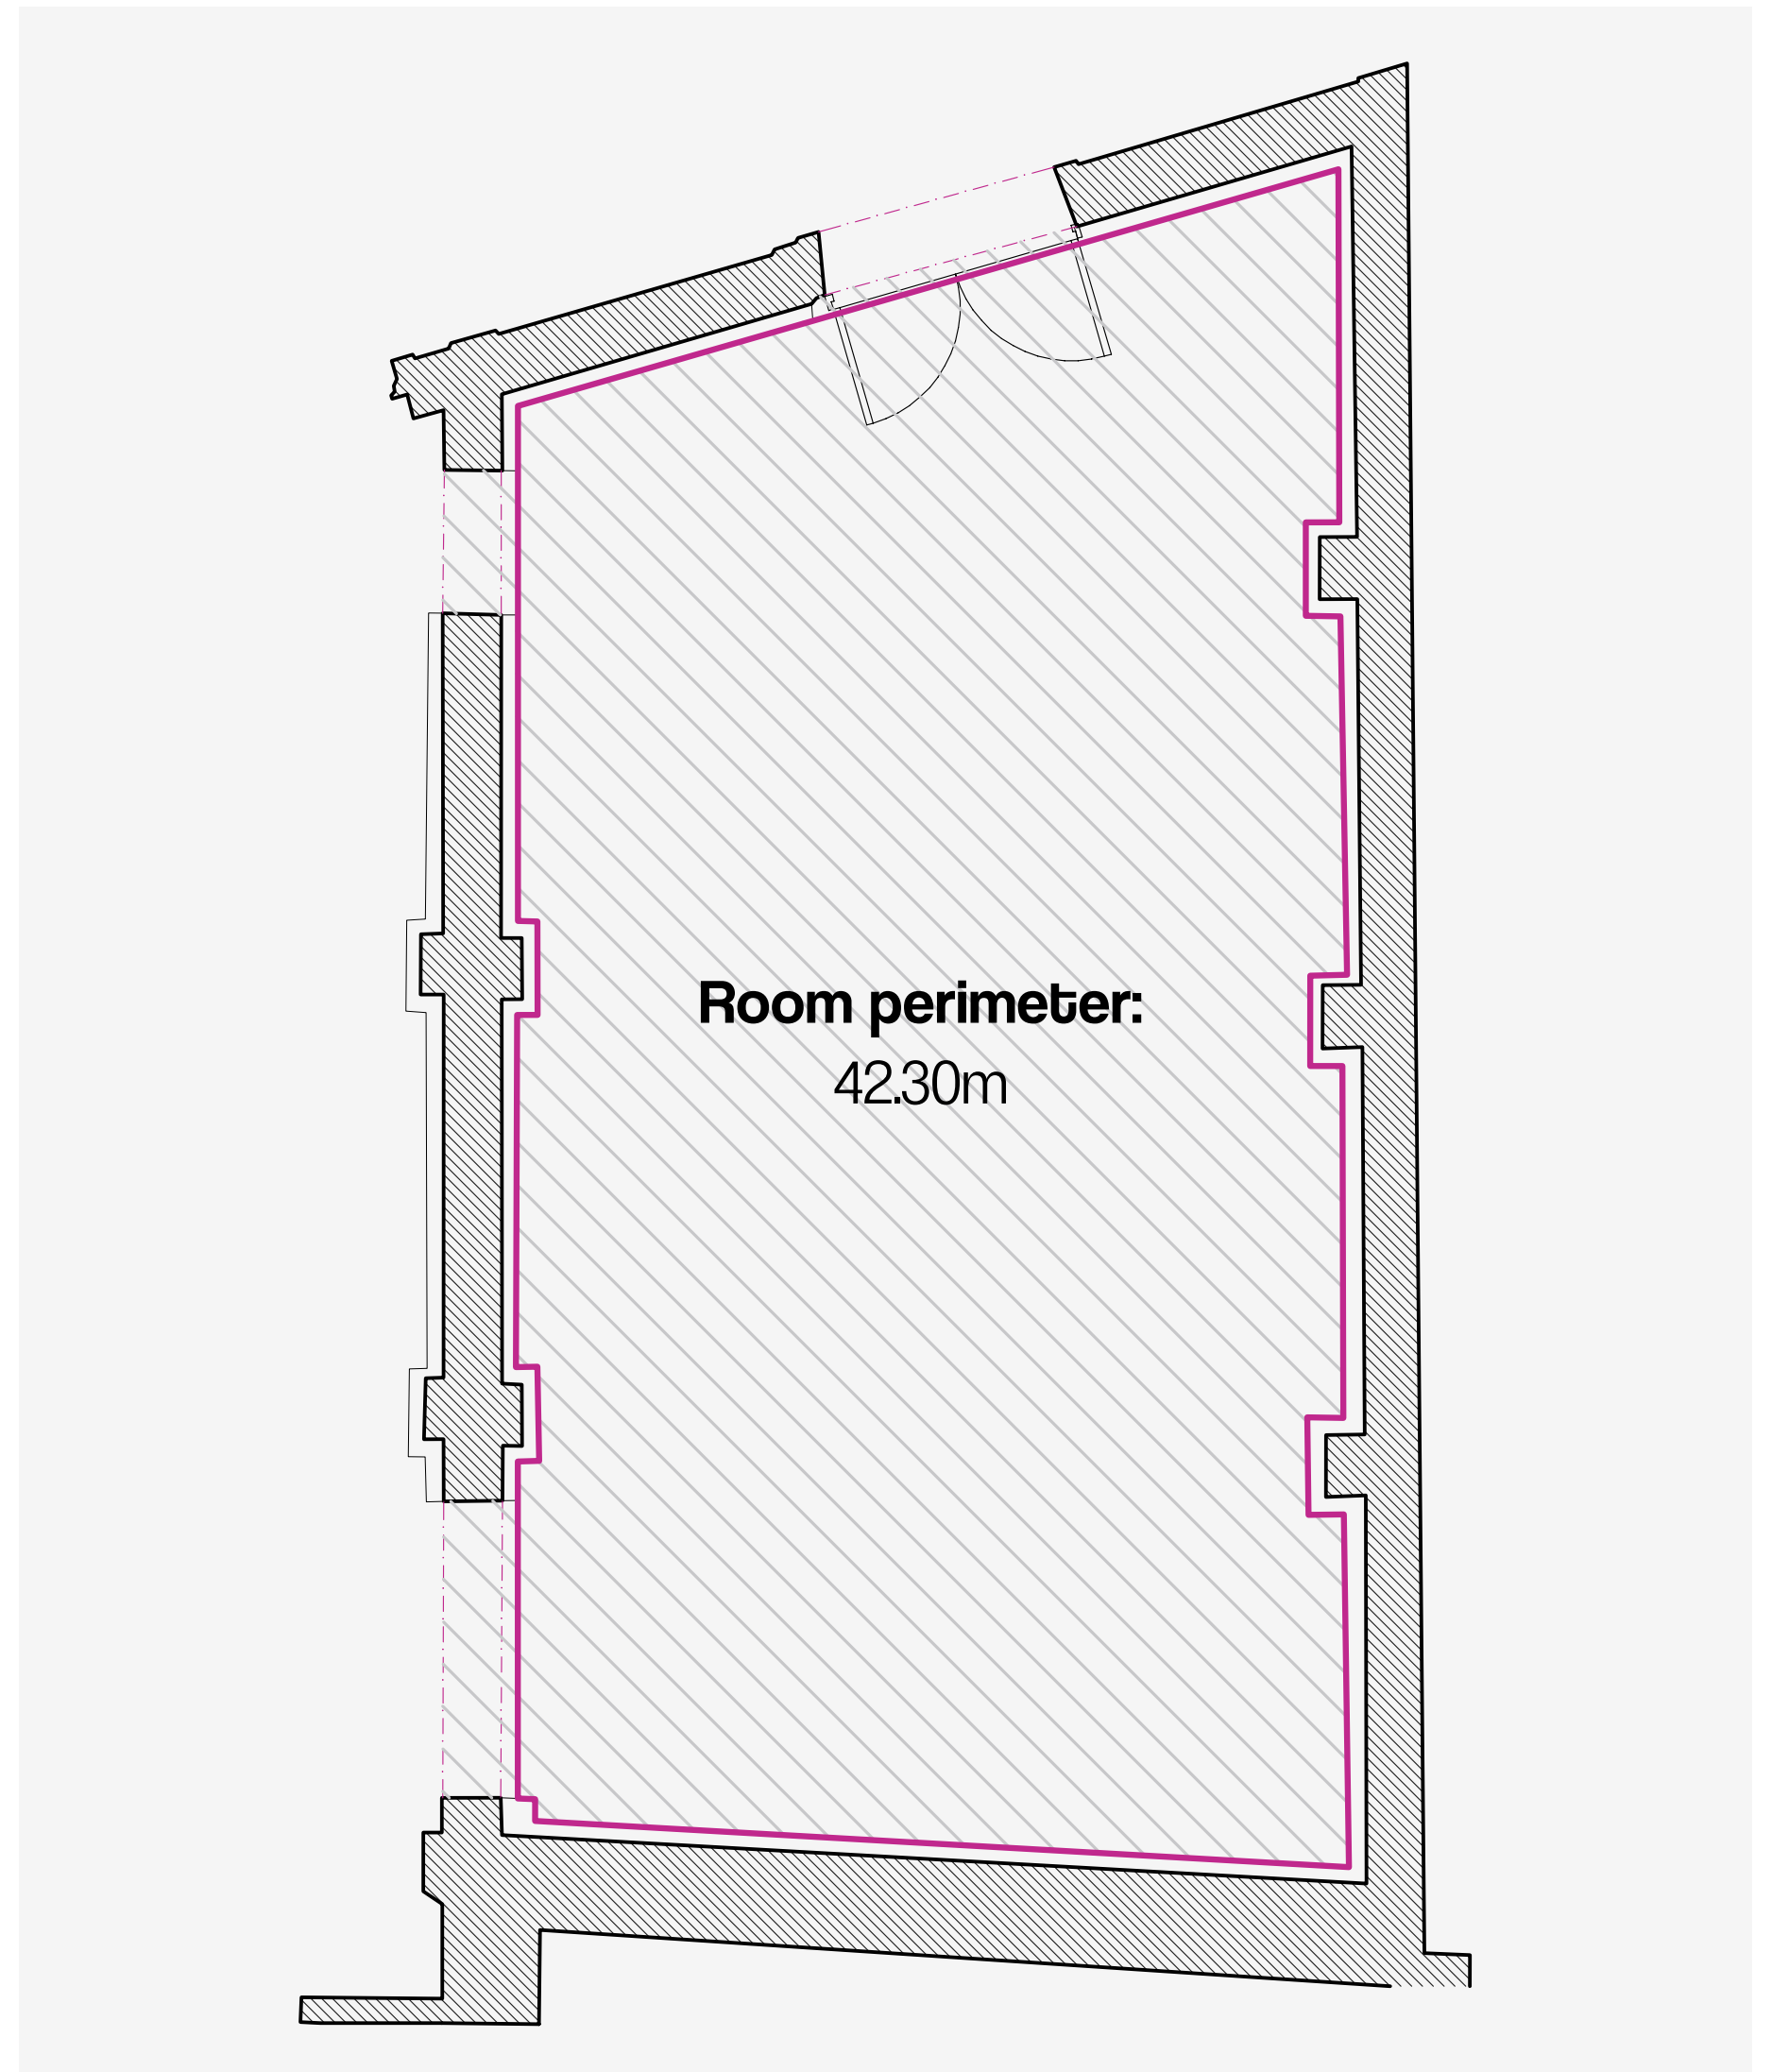

## Paradox Event Room 1

**Total Area Surface:**  
88m<sup>2</sup>

**Capacity:**  
depending on the  
set up

### Set Up Options:

- Theatre 120pax
- Classroom 60pax
- U-Shaped / Boardroom 70pax
- Cabaret / 1 on 1 70pax
- Standing 120pax

## Paradox Event Room 2

**Total Area Surface:**  
70m<sup>2</sup>

**Capacity:**  
depending on the  
set up